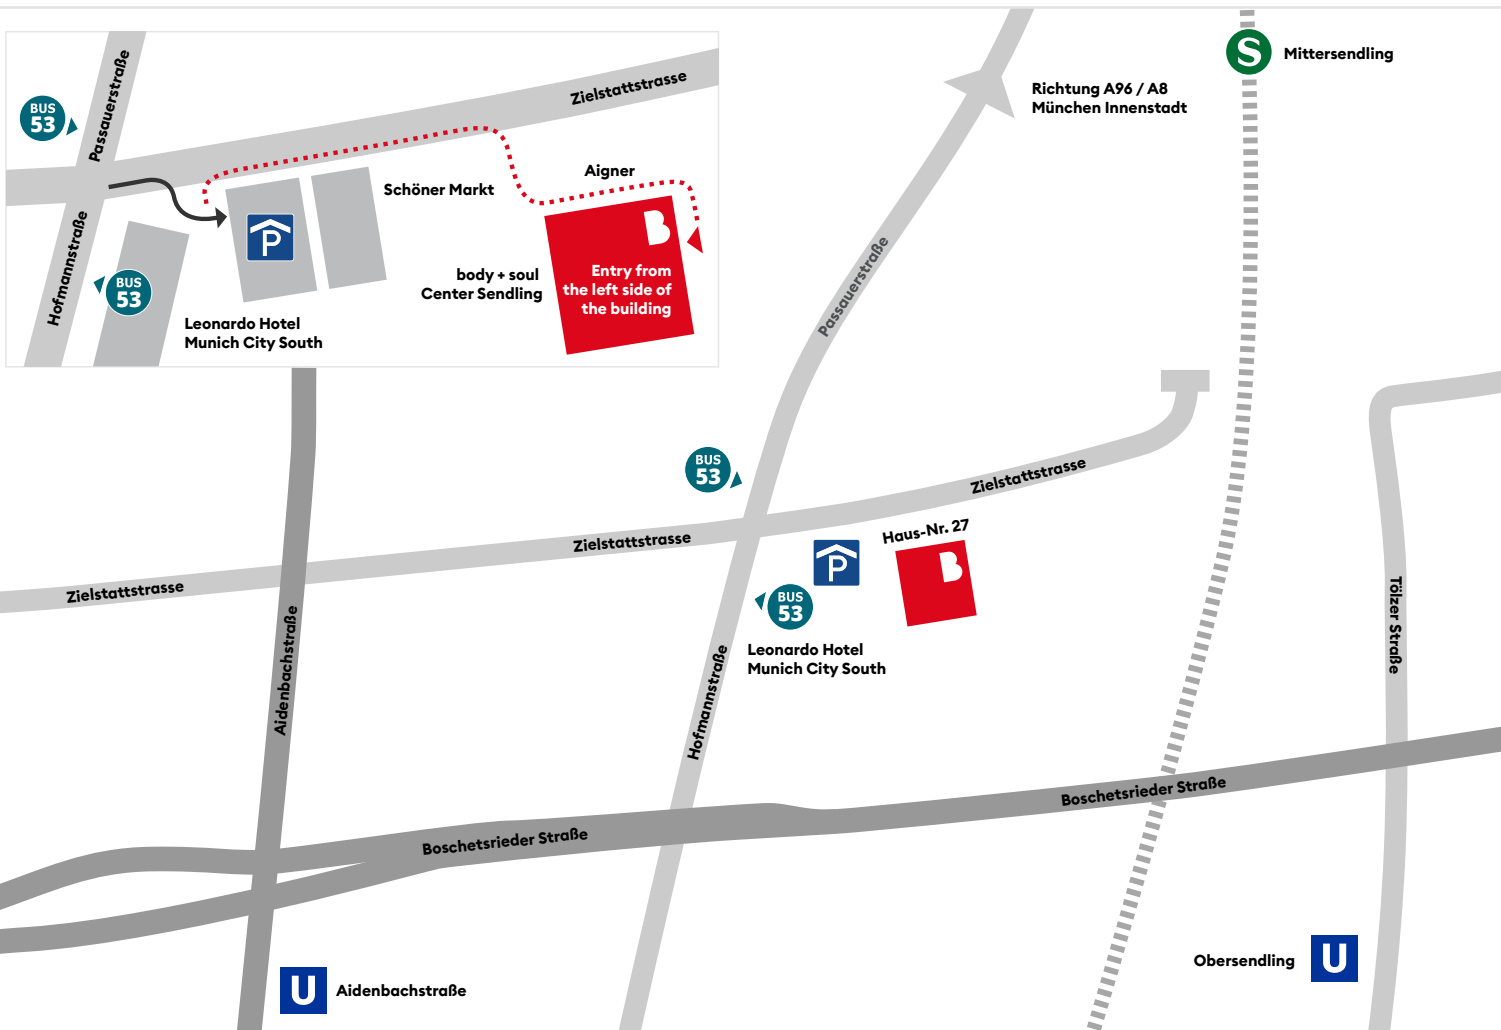

DIRECTIONS

balleywasl.muenchen GmbH
Zielstattstrasse 27, 81379 Munich

Entrance on the left of the building
2nd floor

Parking

Zielstattstrasse 43, 81379 Munich

Reserved parking space on the
6th floor

BY CAR

Parking: You can use the garage at Zielstattstrasse 43 for free. Draw a card – you will receive the exit card from us. Parking spaces for BALLEYWASL are reserved on the 6th floor.

BY PUBLIC

The underground line **U3 to Aidenbachstrasse** and **Obersending**, the **bus line 53 to Zielstattstrasse** or the **train station Mittersending** are the closest stops.